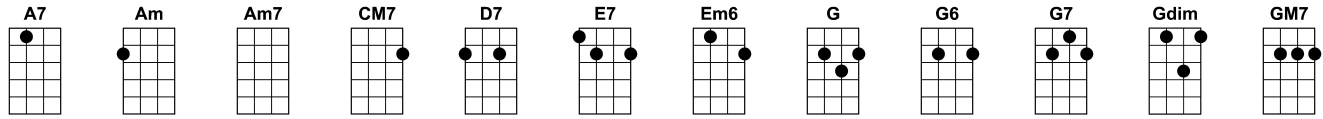

# Best Things In Life Are Free DeSylva, Brown, 4-Beat Chords, MAUImadison.com 10/16/23

01  
02  
03  
04  
05  
06  
07  
08  
09  
10  
11  
12  
13  
14  
15  
16  
17  
18  
19  
20  
21  
22  
23  
24  
25  
26  
27  
28  
29  
30  
31  
32  
33  
34  
35  
36  
37  
38  
39  
40  
41  
42

*Next 4 lines, instrumental break, whistle, hum, or repeat verse lyrics*

[G][ ][GM7][ ]

[G6][E7][Am7][D7]

[Am][ ][Am7][ ]

[D7][ ][G][ ]...The

[G7] flowers in [ ] spring The [Am] robins that [CM7] sing The

[A7] sunbeams that [Em6] shine They're [Am7] yours They're [D7] mine...And

[G] love can [GM7] come to [E7] everyone [ ]...The

[Am] best things in [D7] life are [G7] free [E7]<sup>ss</sup>...The

[Am] best things in [D7] life are [G] free [Gdim] [G]<sup>ss</sup>

*See next page for instrumental break tablature notation*

# Instrumental Break, Best Things In Life Are Free

Music by DeSylva, Brown, Henderson

Ukulele Arrangement by Andrew Wilke, MAUImadison.com, Oct 16, 2023

Low-G Tuning

A  
E  
C  
G

Musical notation for measures 1-4. The staff shows a treble clef, a key signature of one sharp (F#), and a 4/4 time signature. The notes are: 1. quarter note G4, 2. quarter note A4, 3. quarter note B4, 4. quarter note C5. The tablature below shows: 2, 0 (0) 4, 2 (2) 3, 2 3 2, (2) (2) 0.