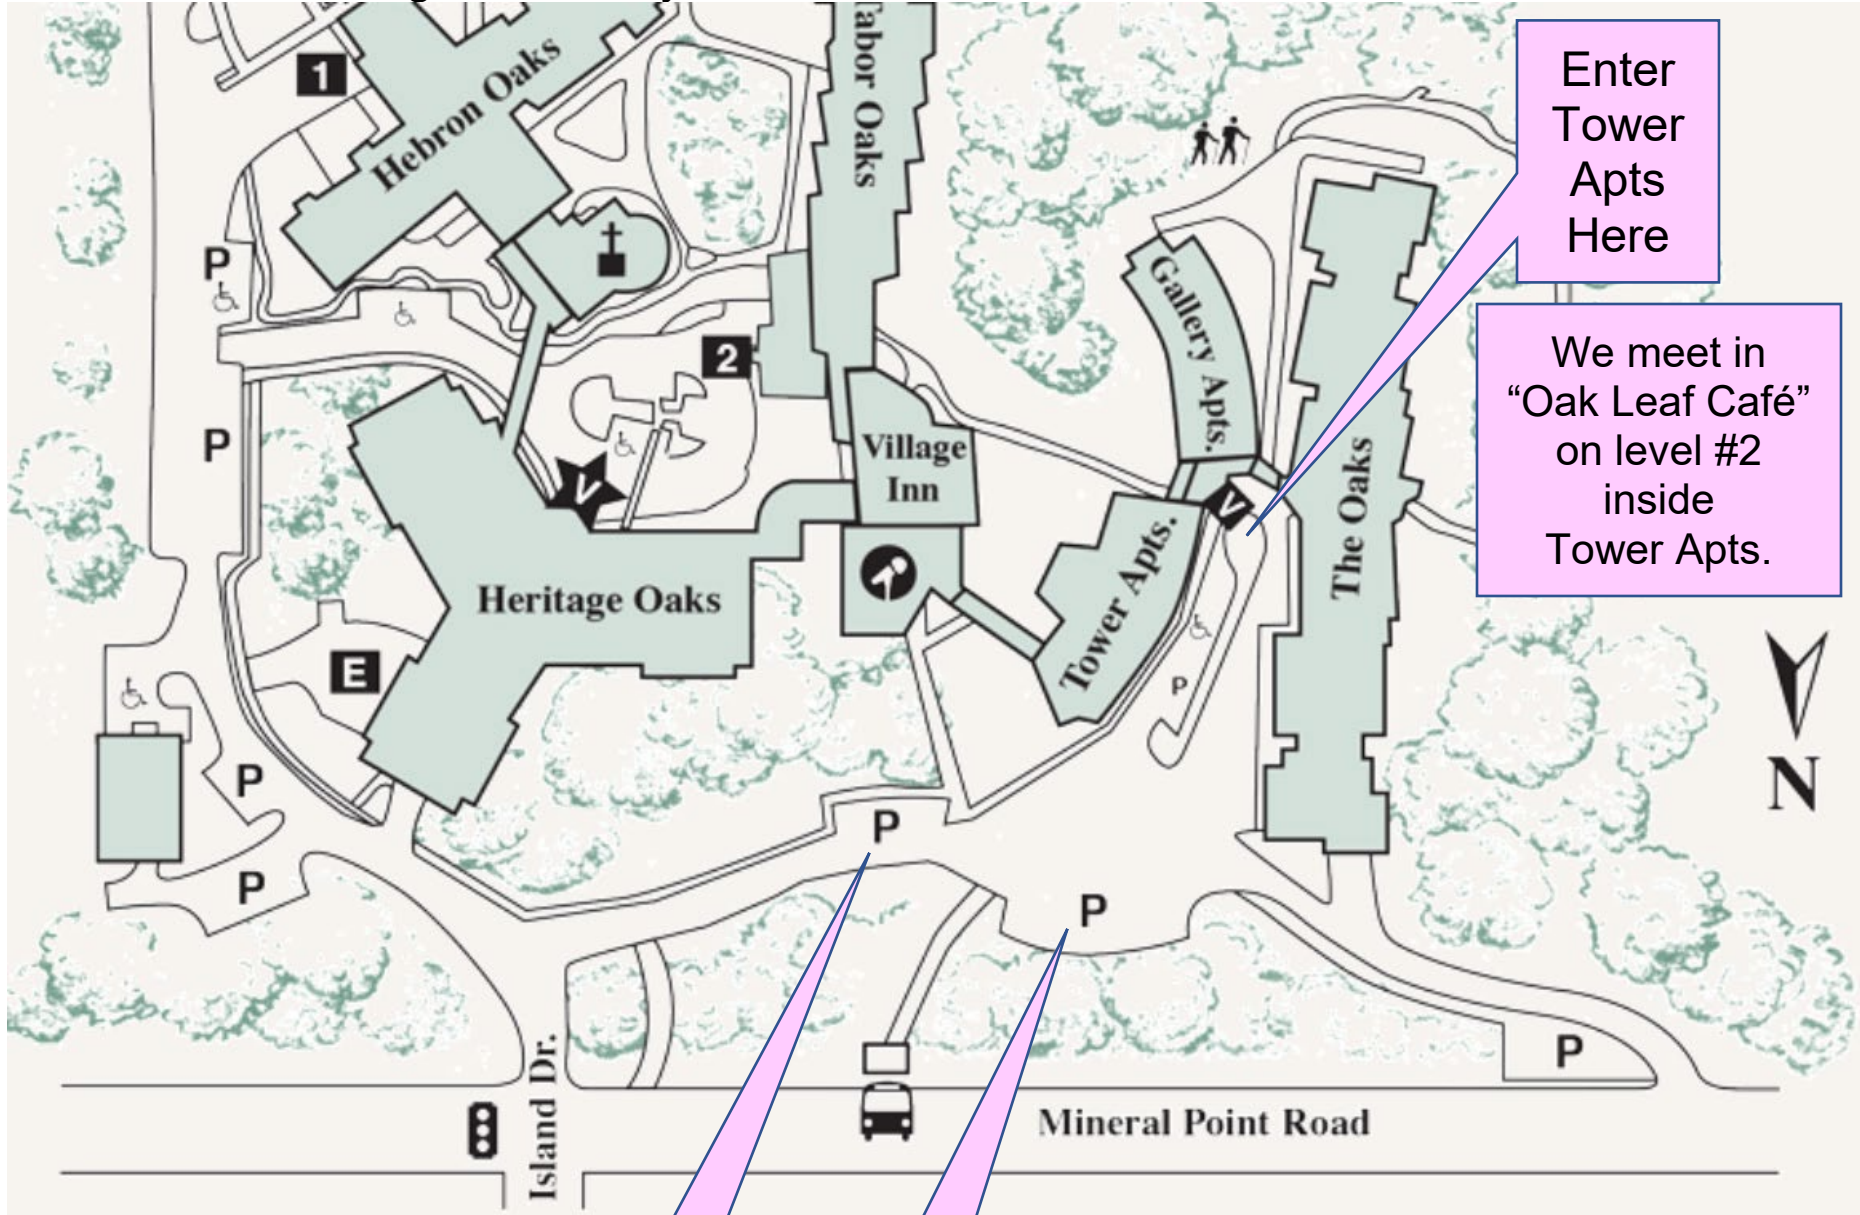

MAUI Beginner Sing-Along 1:00-2:30 PM, Mondays
Oakwood Village University Woods, 6205 Mineral Point Road, Madison, 53705

Enter
Tower
Apts
Here

We meet in
"Oak Leaf Café"
on level #2
inside
Tower Apts.

Visitor
Parking

Visitor
Parking