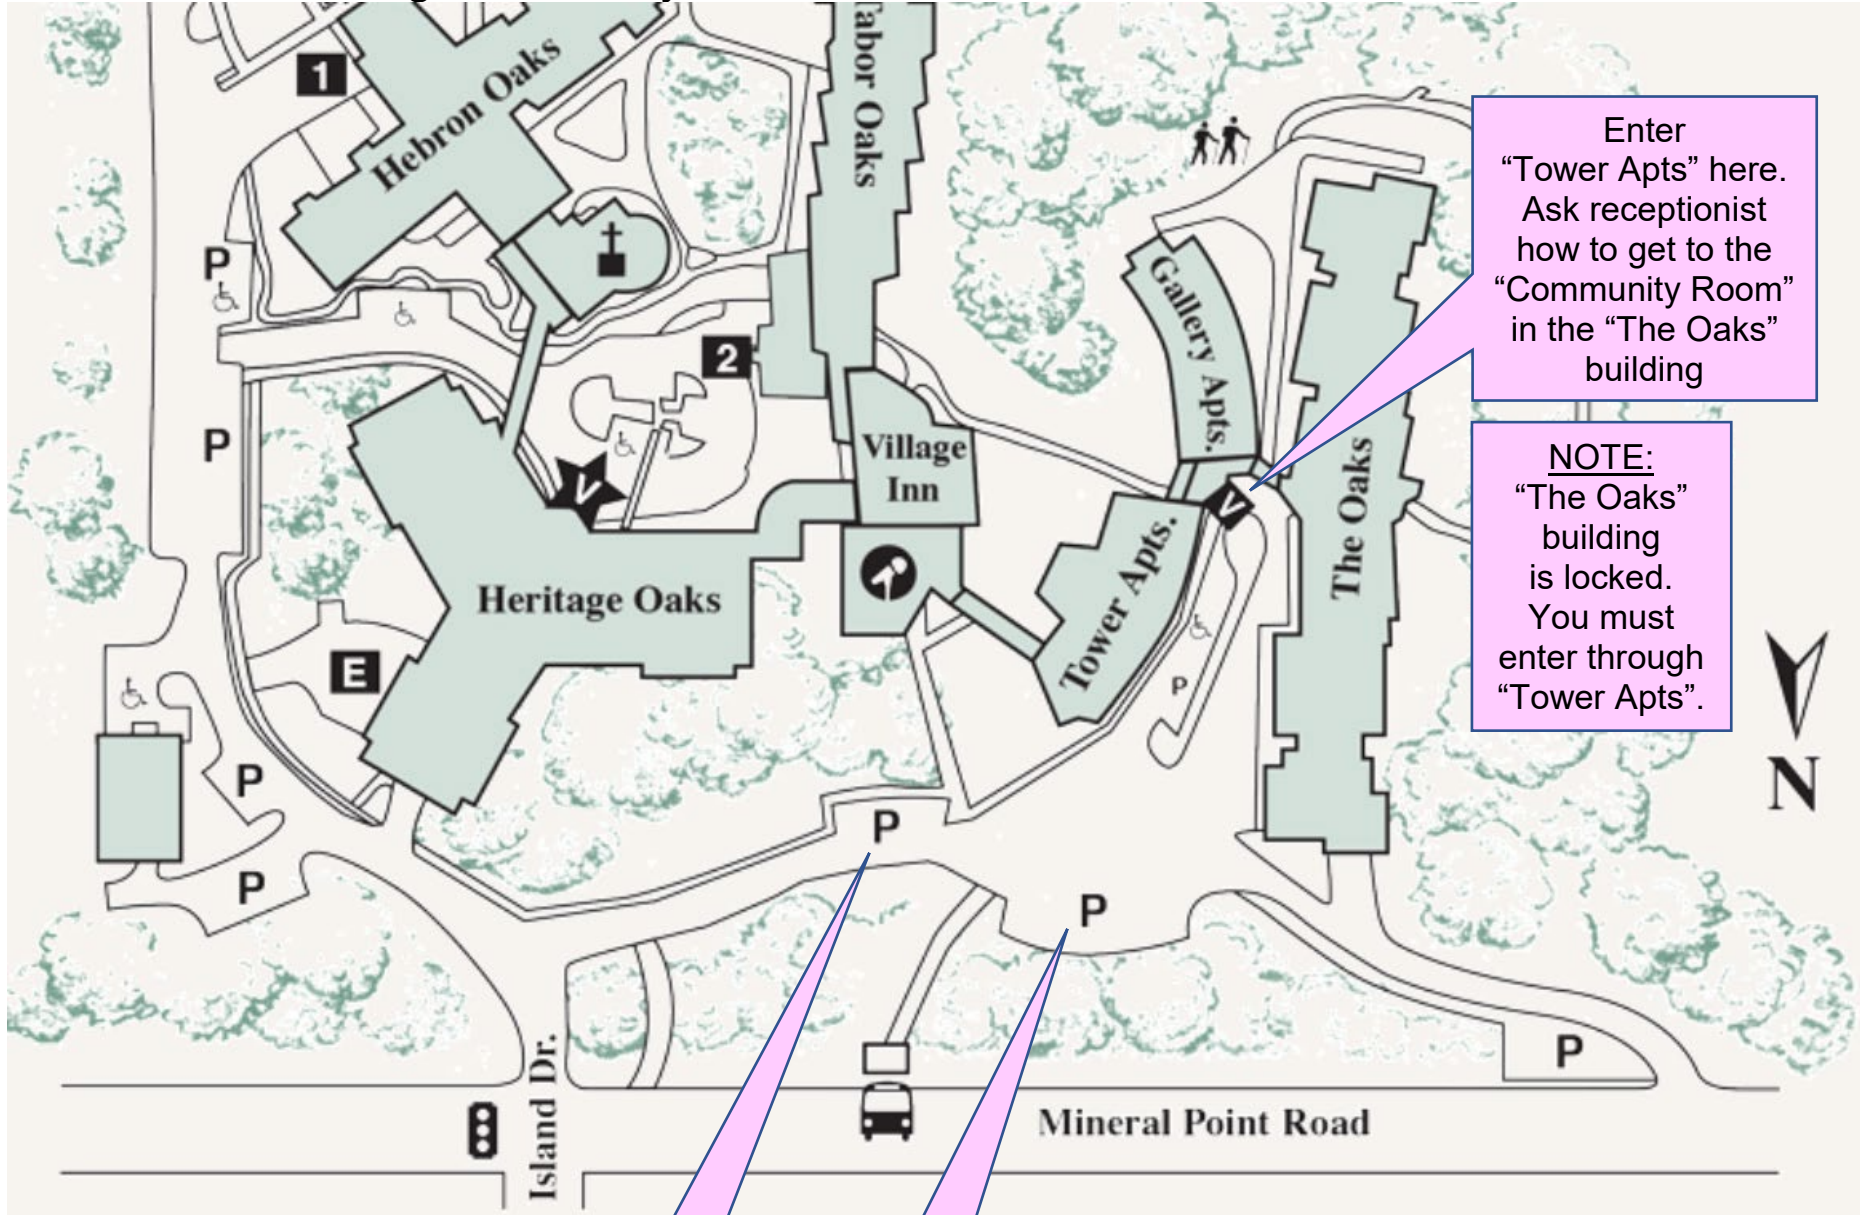

MAUI Beginner Sing-Along 1:00-2:30 PM, Mondays
Oakwood Village University Woods, 6205 Mineral Point Road, Madison, 53705

Enter "Tower Apts" here. Ask receptionist how to get to the "Community Room" in the "The Oaks" building

NOTE: "The Oaks" building is locked. You must enter through "Tower Apts".

Visitor Parking

Visitor Parking