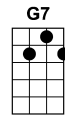

Play A Simple Melody

Berlin, 4-Beat Chords, MAUImadison.com, 2/18/23

01 **Playing sequence: Intro (see p.2), A, B, A+B, C+D**

02

03 **Part A**

04 **[G]** Won't you [] play a simple

05 **[D7]** melo- [] dy

06 [] like my [] mother sang to

07 **[G]²** me **[Bbdim7]²** **[Am7]²** **[D7]²**

08 **[G]** One with [] good old-fashioned

09 **[D7]** harmo- [] ny

10 [] Play some [] simple melo-

11 **1st Ending:** **[G]** dy []

12 **2nd Ending:** **[G]** dy **[G7]**

13

14 **Part B**

15 **[G]** Musical demons set your [] honey a dreamin' won't you

16 **[D7]** play me some rag []...Just change that

17 [] classical rag []...to some sweet

18 **[G]²** beautiful **[Bbdim7]²** drag **[Am7]²** **[D7]²**...If you will

36 **[C]**...I wanna listen **[D7]**...I wanna listen to

37 **[G]²** ra-a- **[Gb]¹** a- **[F]¹** a- **[E7]** ag...Won't you

38 **[C]** play for me **[D7]^{SS}**...I wanna listen to

39 **[G]^{NS}** ra-ag **[G7]^{Resgueado}**