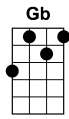

Play A Simple Melody

Berlin, 4-Beat Chords, MAUImadison.com, 2/18/23

01 **Playing sequence: Intro (see p.2), A, B, A+B, C+D**

02

03 **Part A**

04 **[G]** Won't you [] play a simple

05 **[D7]** melo- [] dy

06 [] like my [] mother sang to

07 **[G]²** me **[Bbdim7]²** **[Am7]²** **[D7]²**

08 **[G]** One with [] good old-fashioned

09 **[D7]** harmo- [] ny

10 [] Play some [] simple melo-

11 **1st Ending:** **[G]** dy []

12 **2nd Ending:** **[G]** dy **[G7]**

13

14 **Part B**

15 **[G]** Musical demons set your [] honey a dreamin' won't you

16 **[D7]** play me some rag []...Just change that

17 [] classical rag []...to some sweet

18 **[G]²** beautiful **[Bbdim7]²** drag **[Am7]²** **[D7]²**...If you will

36 **[C]**...I wanna listen **[D7]**...I wanna listen to

37 **[G]²** ra-a- **[Gb]¹** a- **[F]¹** a- **[E7]** ag...Won't you

38 **[C]** play for me **[D7]^{SS}**...I wanna listen to

39 **[G]^{NS}** ra-ag **[G7]^{Resgueado}**