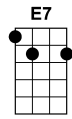

Play A Simple Melody

Berlin, 4-Beat Chords, MAUImadison.com, 2/18/23

01 **Playing sequence: Intro (see p.2), A, B, A+B, C+D**

02

03 **Part A**

04 **[G]** Won't you [] play a simple

05 **[D7]** melo- [] dy

06 [] like my [] mother sang to

07 **[G]²** me **[Bbdim7]²** **[Am7]²** **[D7]²**

08 **[G]** One with [] good old-fashioned

09 **[D7]** harmo- [] ny

10 [] Play some [] simple melo-

11 **1st Ending:** **[G]** dy []

12 **2nd Ending:** **[G]** dy **[G7]**

13

14 **Part B**

15 **[G]** Musical demons set your [] honey a dreamin' won't you

16 **[D7]** play me some rag []...Just change that

17 [] classical rag []...to some sweet

18 **[G]²** beautiful **[Bbdim7]²** drag **[Am7]²** **[D7]²**...If you will

36 **[C]**...I wanna listen **[D7]**...I wanna listen to

37 **[G]²** ra-a- **[Gb]¹** a- **[F]¹** a- **[E7]** ag...Won't you

38 **[C]** play for me **[D7]^{SS}**...I wanna listen to

39 **[G]^{NS}** ra-ag **[G7]^{Resgueado}**