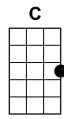

Play A Simple Melody

Berlin, 4-Beat Chords, MAUImadison.com, 2/18/23

01 **Playing sequence: Intro (see p.2), A, B, A+B, C+D**

02

03 **Part A**

04 **[G]** Won't you [] play a simple

05 **[D7]** melo- [] dy

06 [] like my [] mother sang to

07 **[G]²** me **[Bbdim7]²** **[Am7]²** **[D7]²**

08 **[G]** One with [] good old-fashioned

09 **[D7]** harmo- [] ny

10 [] Play some [] simple melo-

11 **1st Ending:** **[G]** dy []

12 **2nd Ending:** **[G]** dy **[G7]**

13

14 **Part B**

15 **[G]** Musical demons set your [] honey a dreamin' won't you

16 **[D7]** play me some rag []...Just change that

17 [] classical rag []...to some sweet

18 **[G]²** beautiful **[Bbdim7]²** drag **[Am7]²** **[D7]²**...If you will

36 **[C]**...I wanna listen **[D7]**...I wanna listen to

37 **[G]²** ra-a- **[Gb]¹** a- **[F]¹** a- **[E7]** ag...Won't you

38 **[C]** play for me **[D7]^{SS}**...I wanna listen to

39 **[G]^{NS}** ra-ag **[G7]^{Resgueado}**