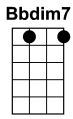

Play A Simple Melody

Berlin, 4-Beat Chords, MAUImadison.com, 2/18/23

01 **Playing sequence: Intro (see p.2), A, B, A+B, C+D**

02

03 **Part A**

04 **[G]** Won't you [] play a simple

05 **[D7]** melo- [] dy

06 [] like my [] mother sang to

07 **[G]²** me **[Bbdim7]²** **[Am7]²** **[D7]²**

08 **[G]** One with [] good old-fashioned

09 **[D7]** harmo- [] ny

10 [] Play some [] simple melo-

11 **1st Ending:** **[G]** dy []

12 **2nd Ending:** **[G]** dy **[G7]**