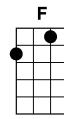

Play A Simple Melody

Berlin, 4-Beat Chords, MAUImadison.com, 2/18/23

01 **Playing sequence: Intro (see p.2), A, B, A+B, C+D**

02

03 **Part A**

04 **[G]** Won't you [] play a simple

05 **[D7]** melo- [] dy

06 [] like my [] mother sang to

07 **[G]²** me **[Bbdim7]²** **[Am7]²** **[D7]²**

08 **[G]** One with [] good old-fashioned

09 **[D7]** harmo- [] ny

10 [] Play some [] simple melo-

11 **1st Ending:** **[G]** dy []

12 **2nd Ending:** **[G]** dy **[G7]**

13

14 **Part B**

15 **[G]** Musical demons set your [] honey a dreamin' won't you

16 **[D7]** play me some rag []...Just change that

17 [] classical rag []...to some sweet

18 **[G]²** beautiful **[Bbdim7]²** drag **[Am7]²** **[D7]²**...If you will