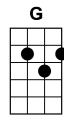

Play A Simple Melody

Berlin, 4-Beat Chords, MAUImadison.com, 2/18/23

01 **Playing sequence: Intro (see p.2), A, B, A+B, C+D**

02

03 **Part A**

04 **[G]** Won't you [] play a simple

05 **[D7]** melo- [] dy

06 [] like my [] mother sang to

07 **[G]²** me **[Bbdim7]²** **[Am7]²** **[D7]²**

08 **[G]** One with [] good old-fashioned

09 **[D7]** harmo- [] ny

10 [] Play some [] simple melo-

11 **1st Ending:** **[G]** dy []

12 **2nd Ending:** **[G]** dy **[G7]**

13

14 **Part B**

15 **[G]** Musical demons set your [] honey a dreamin' won't you

16 **[D7]** play me some rag []...Just change that

17 [] classical rag []...to some sweet

18 **[G]²** beautiful **[Bbdim7]²** drag **[Am7]²** **[D7]²**...If you will

36 **[C]**...I wanna listen **[D7]**...I wanna listen to

37 **[G]²** ra-a- **[Gb]¹** a- **[F]¹** a- **[E7]** ag...Won't you

38 **[C]** play for me **[D7]^{SS}**...I wanna listen to

39 **[G]^{NS}** ra-ag **[G7]^{Resgueado}**