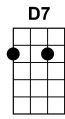

Play A Simple Melody

Berlin, 4-Beat Chords, MAUImadison.com, 2/18/23

01 **Playing sequence: Intro (see p.2), A, B, A+B, C+D**

02

03 **Part A**

04 **[G]** Won't you [] play a simple

05 **[D7]** melo- [] dy

06 [] like my [] mother sang to

07 **[G]²** me **[Bbdim7]²** **[Am7]²** **[D7]²**

08 **[G]** One with [] good old-fashioned

09 **[D7]** harmo- [] ny

10 [] Play some [] simple melo-

11 **1st Ending:** **[G]** dy []

12 **2nd Ending:** **[G]** dy **[G7]**

13

14 **Part B**

15 **[G]** Musical demons set your [] honey a dreamin' won't you

16 **[D7]** play me some rag []...Just change that

17 [] classical rag []...to some sweet

18 **[G]²** beautiful **[Bbdim7]²** drag **[Am7]²** **[D7]²**...If you will

36 **[C]**...I wanna listen **[D7]**...I wanna listen to

37 **[G]²** ra-a- **[Gb]¹** a- **[F]¹** a- **[E7]** ag...Won't you

38 **[C]** play for me **[D7]^{SS}**...I wanna listen to

39 **[G]^{NS}** ra-ag **[G7]^{Resgueado}**